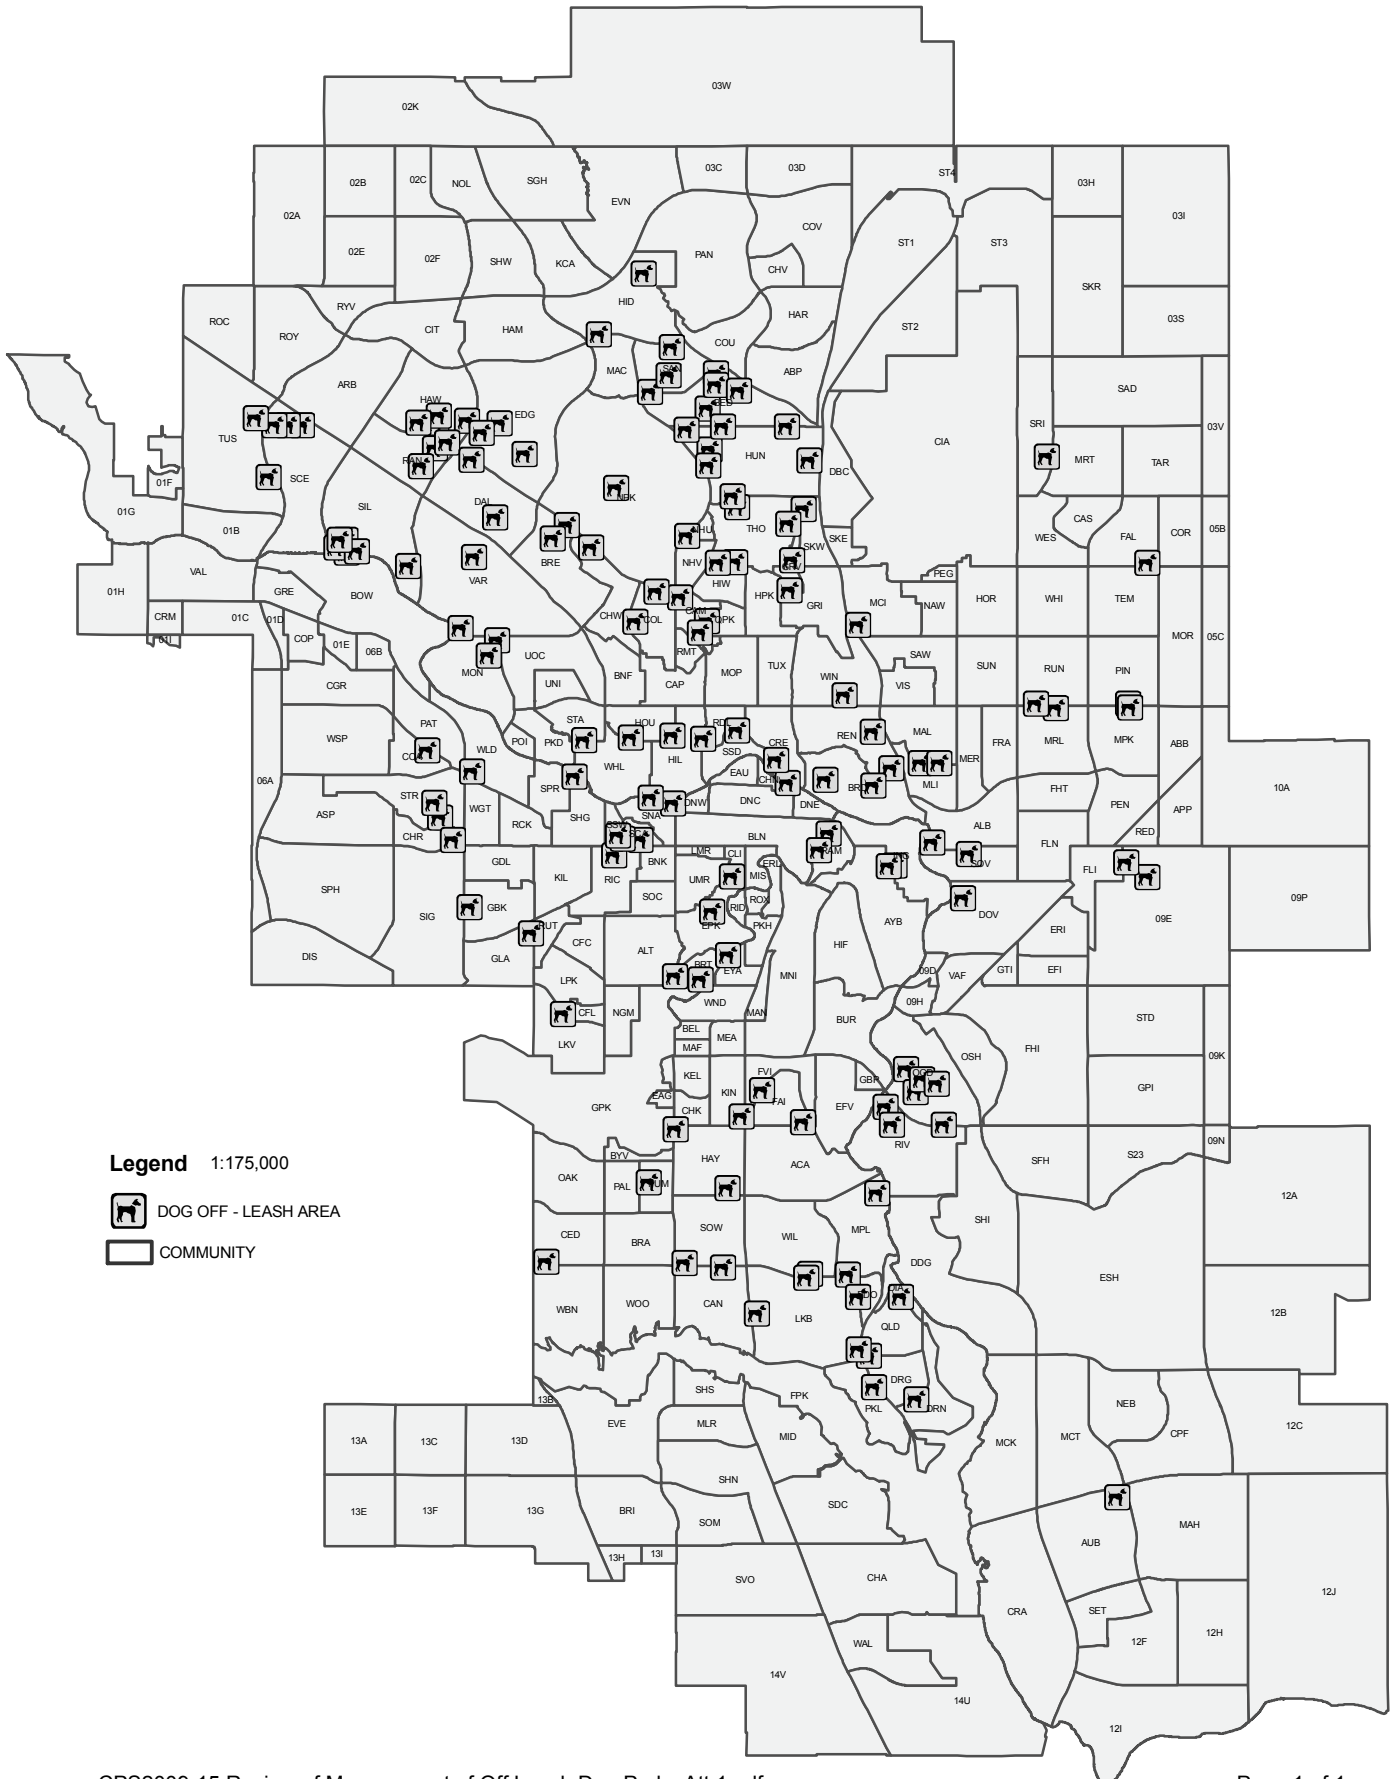

SITES WITH DOG OFF - LEASH AREAS

Legend 1:175,000

-  DOG OFF - LEASH AREA
-  COMMUNITY