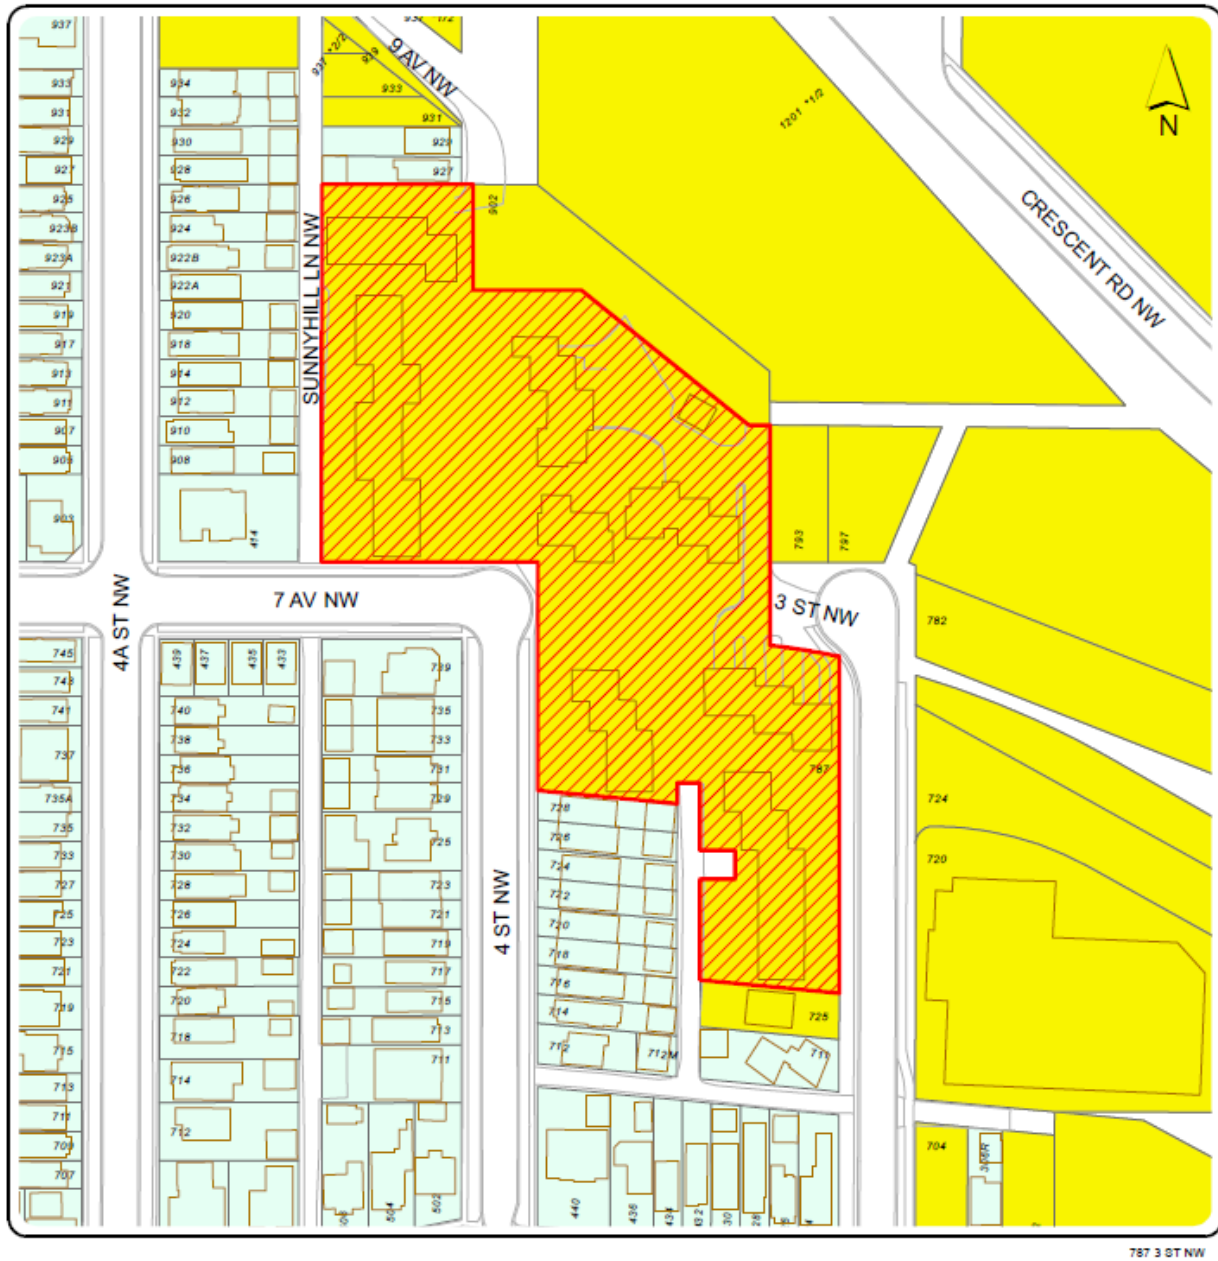

Site Map

 Property
± 14,710.227 m² (± 158,338.94 ft²)

 City-Owned Land

Context Map

Legend

Property

787 3 ST NW

NOT TO SCALE